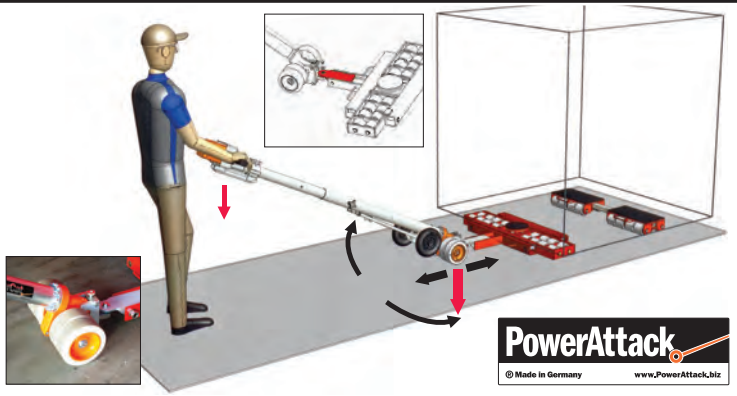

### The Load Mover.

The innovative idea to move loads on passive, unpowered skates up to 25 tons instead of a forklift-truck.

Click and surf: [www.powerattack.biz](http://www.powerattack.biz)  
With more information and movies.

## Applied mechanics!

Moving loads with “lever” and “traction”. PowerAttack is easy to transport and handle and is hooked up to the steerable skate with a provided adaptor... and then you go! Moving machines up to 25 tons, depending on surface, quality of skates etc. Watch the movie on the website!